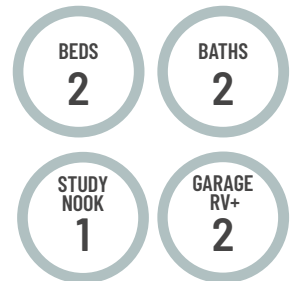

# Frangipani

RV GARAGE

**TOTAL AREAS**  
Estimated in m<sup>2</sup>

Internal	127m <sup>2</sup>
Alfresco	17m <sup>2</sup>
Garage	66m <sup>2</sup>
<b>Total</b>	<b>210m<sup>2</sup></b>

Excludes porch area

Indicative Floor Plan  
December 2020