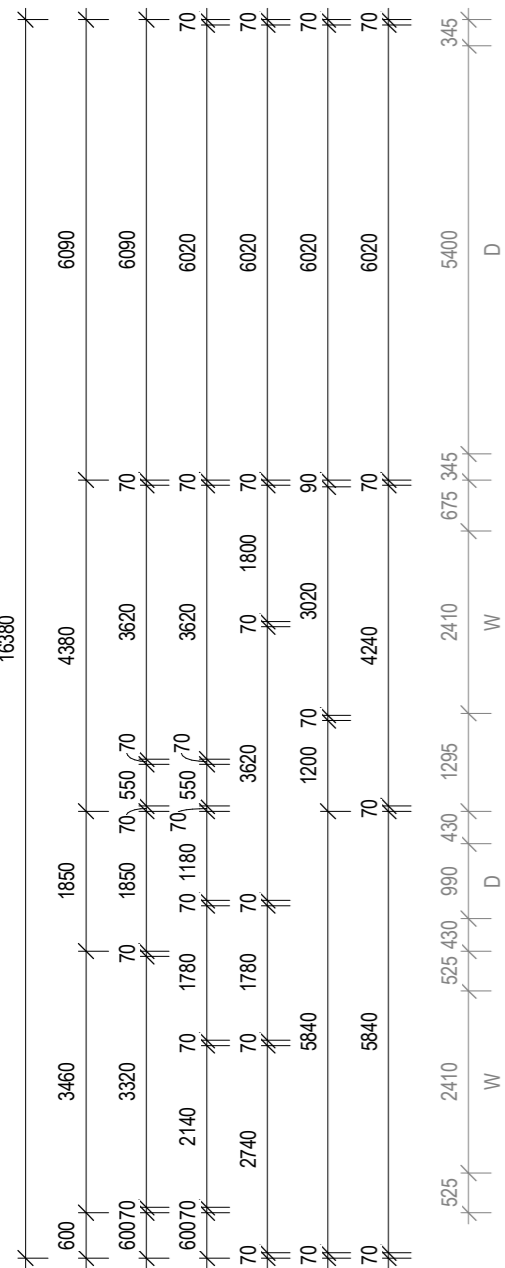

SELECT FINE TEXTURE FC,  
FIXED TO 90-SHS STEEL POST,  
PAINT FINISH

90 x 90 x 2.0 SHS DURAGAL  
POST

90 x 90 x 2.0 SHS DURAGAL  
POST

FLOOR PLAN

1 : 100