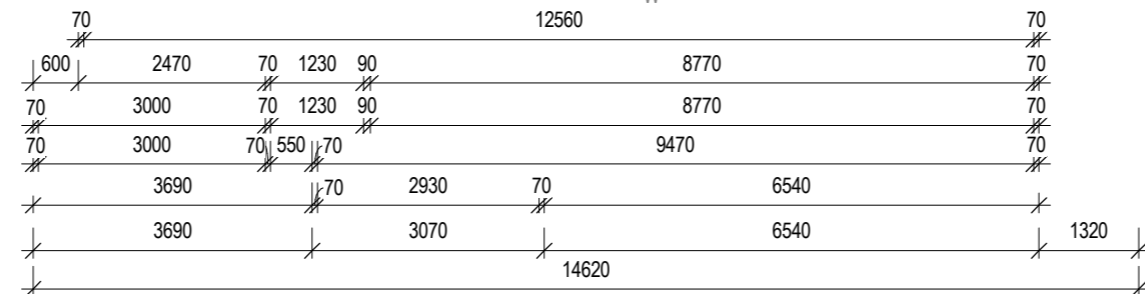

SELECT FINE TEXTURE FC,  
FIXED TO 90-SHS STEEL POST,  
PAINT FINISH

90 x 90 x 2.0 SHS DURAGAL  
POST

90 x 90 x 2.0 SHS DURAGAL  
POST

FLOOR PLAN

1 : 100