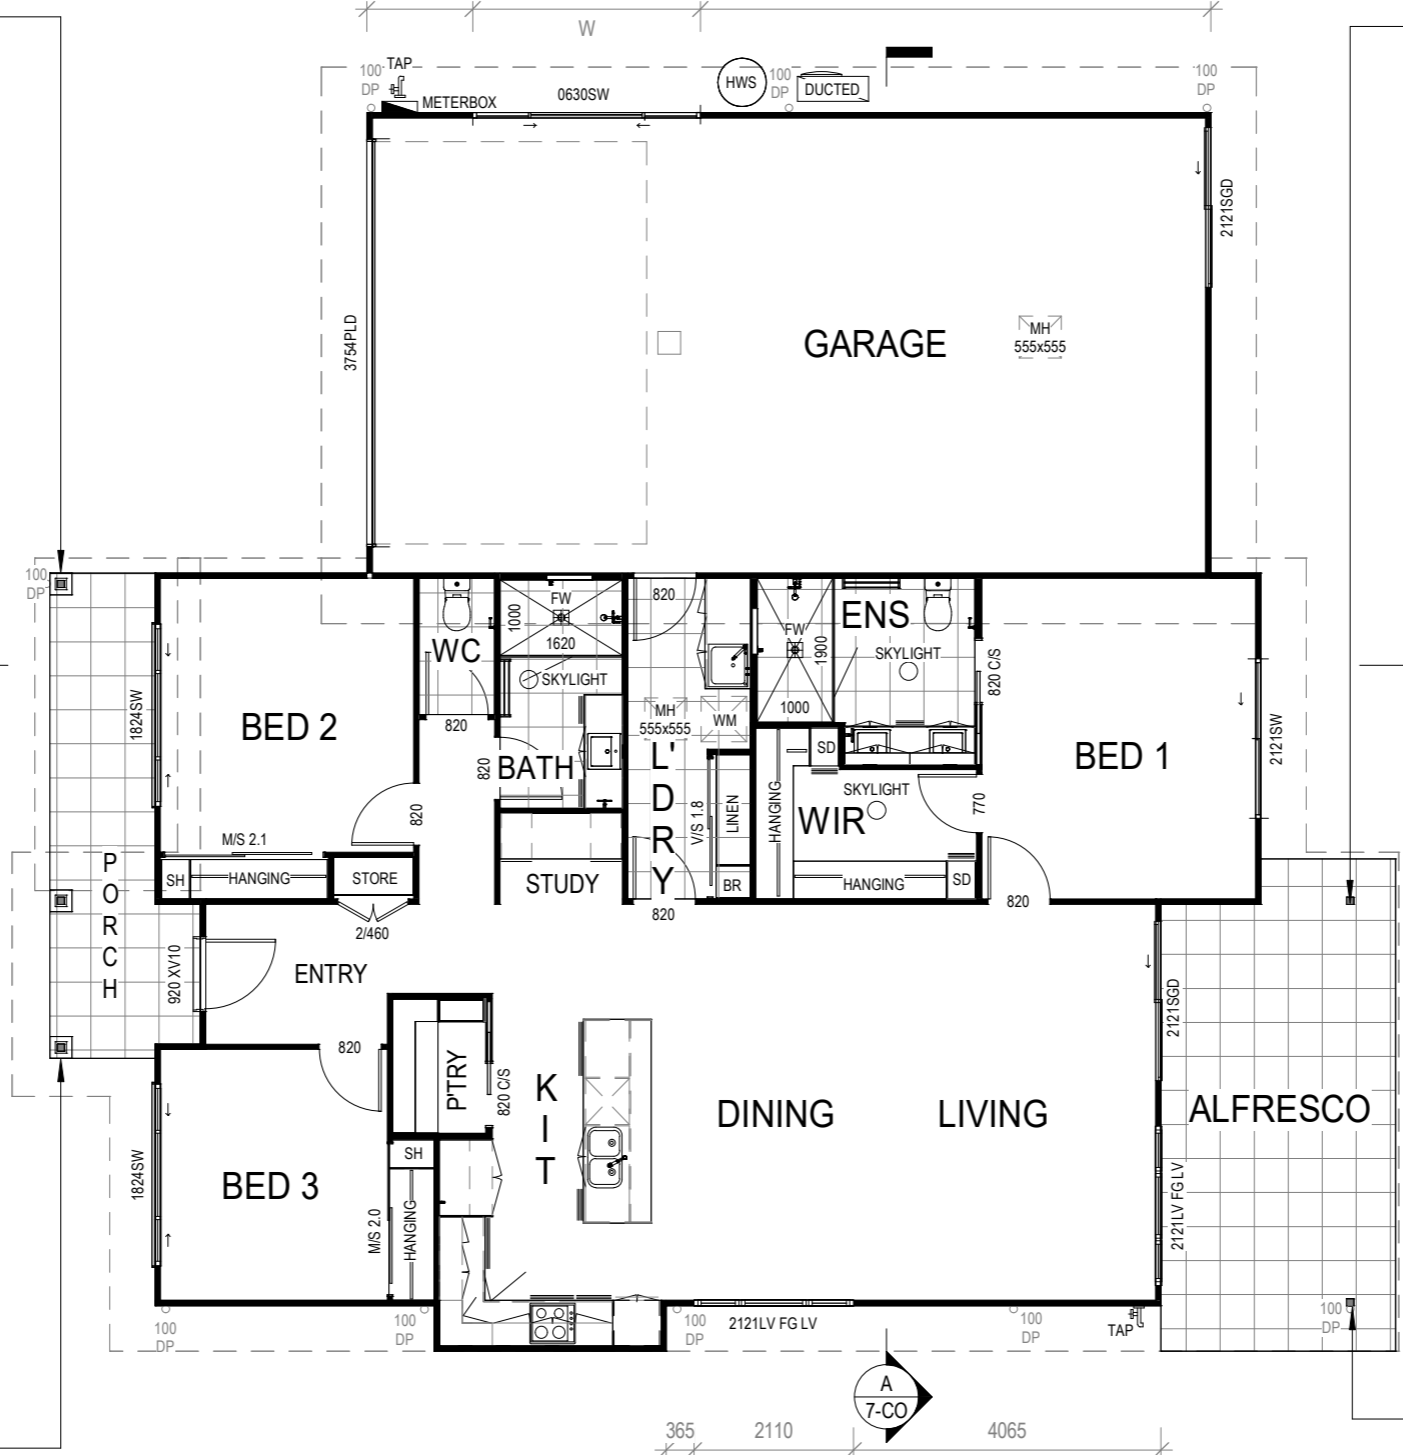

SELECT FINE TEXTURE FC,  
FIXED TO 90-SHS STEEL POST,  
PAINT FINISH

90 x 90 x 2.0 SHS DURAGAL  
POST

90 x 90 x 2.0 SHS DURAGAL  
POST

FLOOR PLAN

1 : 100