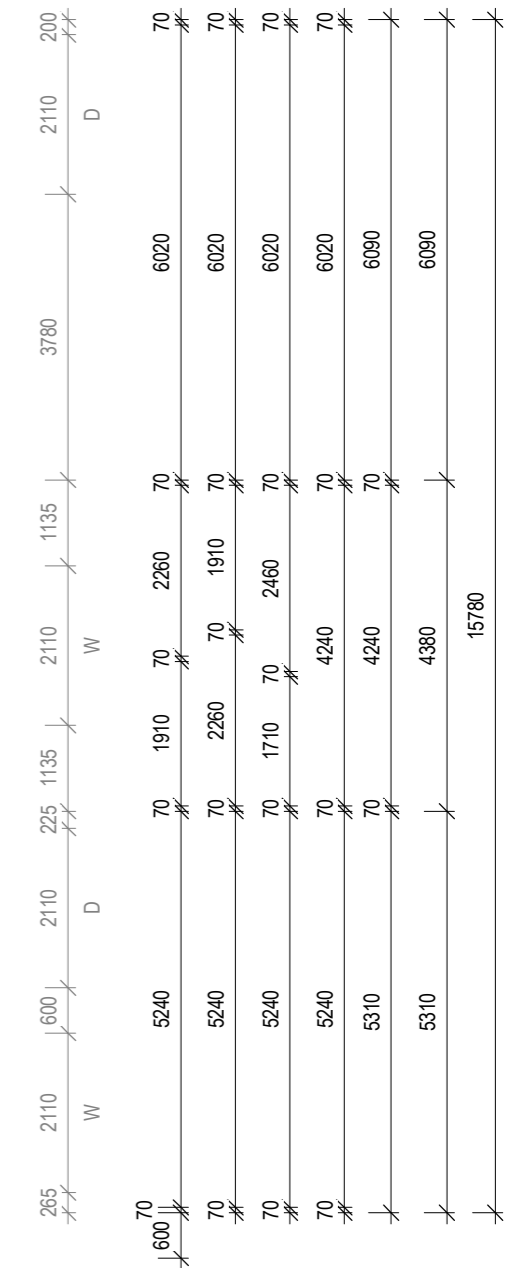

SELECT FINE TEXTURE FC,  
FIXED TO 90-SHS STEEL POST,  
PAINT FINISH

90 x 90 x 2.0 SHS DURAGAL  
POST

90 x 90 x 2.0 SHS DURAGAL  
POST

FLOOR PLAN

1 : 100